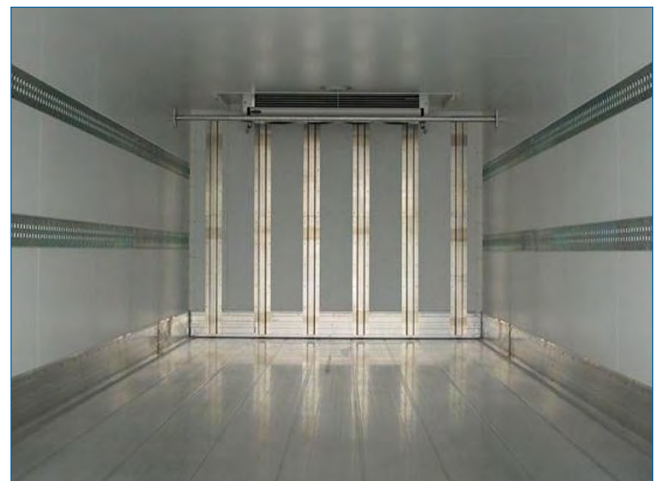

BR 25x-2

Cargo tracks, recessed flush-mounted

... isokits are generally equipped with recessed snap-in tracks

- > airline tracks aluminium in the roof
- > for vertical locking bars
- > *also* in combination with double deck rails
- > multi-row: **up to five rows**
- > mounted, recessed on request