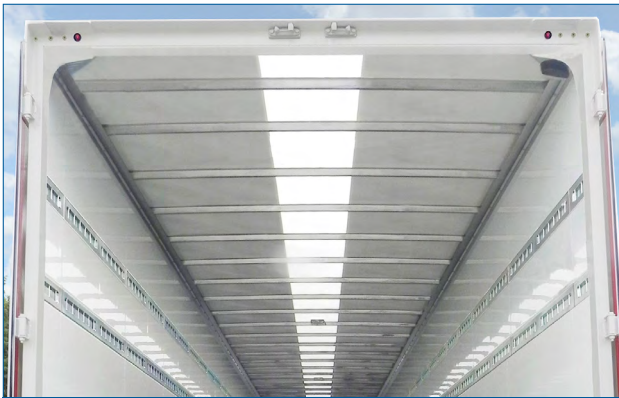

BR 14x-2

AluTeam roofs

roof with light stripe

translucent roof

insulated roof

- > airline tracks as lifting aid
- > incl. top rear cross beam
- > interior lighting
- > 3rd brake light
- > marker lights
- > The proven **light strip roof** and the **translucent roof** consist of bows with a one-piece GRP roof skin.
- > Alternatively, you can get an **insulated roof**. All roofs are 31 mm thick.